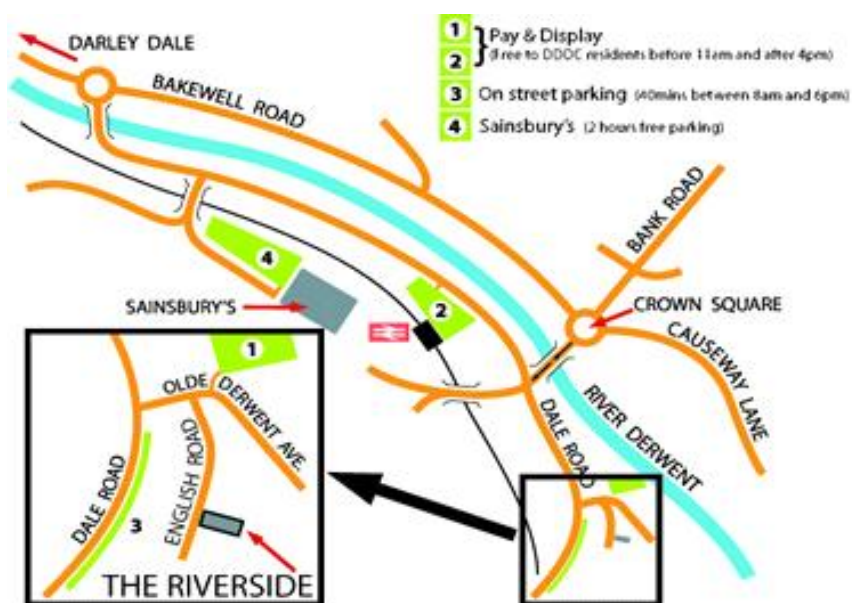

Day and time: Wednesday, 9.30 - 11.30 am. Term Time Only

Venue : The Riverside, Unit 4 , Old English Road, Matlock, DE4 3RR
For more info please contact Lorna on : 01629 593439